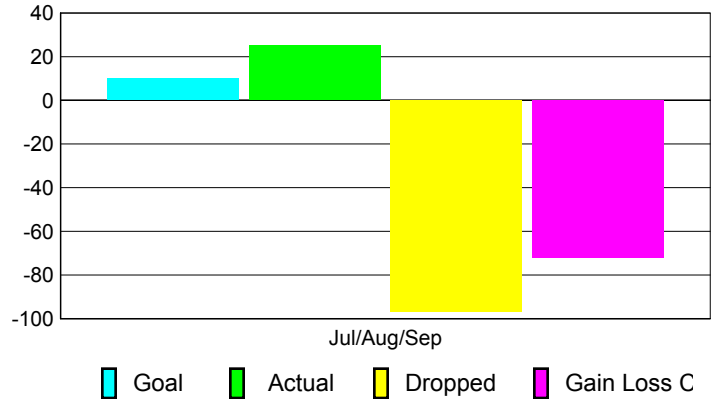

Membership Results 2010-2011

Goal, New, Dropped, Gain/Loss