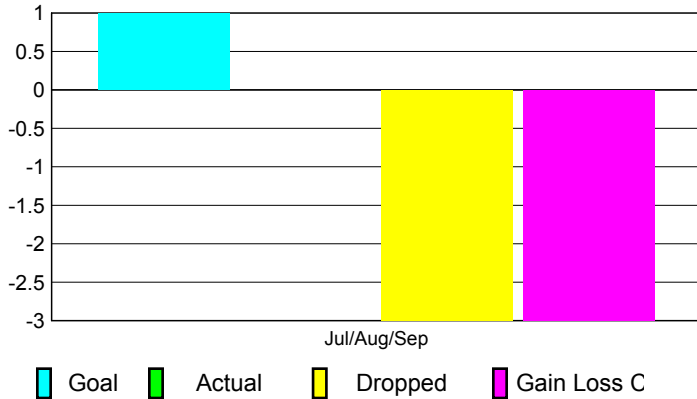

2010-2011 GMT Reports for District (or Undistricted) **District 20 R2**

GMT: **ED J LECIUS**

Location: **NEW YORK**

GMT CA: **1**

CLUBS

Club Results
2010-2011

Clubs
2009-2010

Month	New Club Goal	Actual New Clubs	Actual Dropped Clubs	Gain/Loss of Clubs	Gain/Loss of Clubs
Jul/Aug/Sep	1	0	-3	-3	-1
Totals	1	0	-3	-3	-1

Club Results 2010-2011

Goal, New, Dropped, Gain/Loss

Comparison of Club Gain/Loss

Current Year Compared to the Previous Year

YTD Status Quo Clubs 2010-2011

Status Quo Clubs Compared to Status Quo Members

MEMBERSHIP